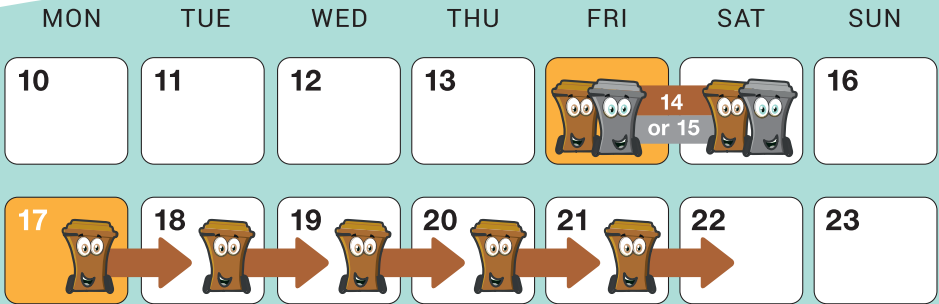

Changes to your bin collections this Easter

From 10-14 April your grey and brown bins need to go out on the day you normally put them out, so please carry on as normal. On 14 April any bins we don't get to will be picked up by the end of Saturday 15 April at the latest.

 Bank Holiday

 Both bins emptied by the end of 15 April
- normal collection thereafter

 Brown bins emptied the day after your normal collection date

From 17-21 April your grey bin needs to go out on the day it normally does and we'll collect it as usual. There will be a change to your recycling collection though - please put your brown bin out the day after your usual collection day during this week, so if you usually put your recycling bin out on Monday, please put it out on Tuesday.